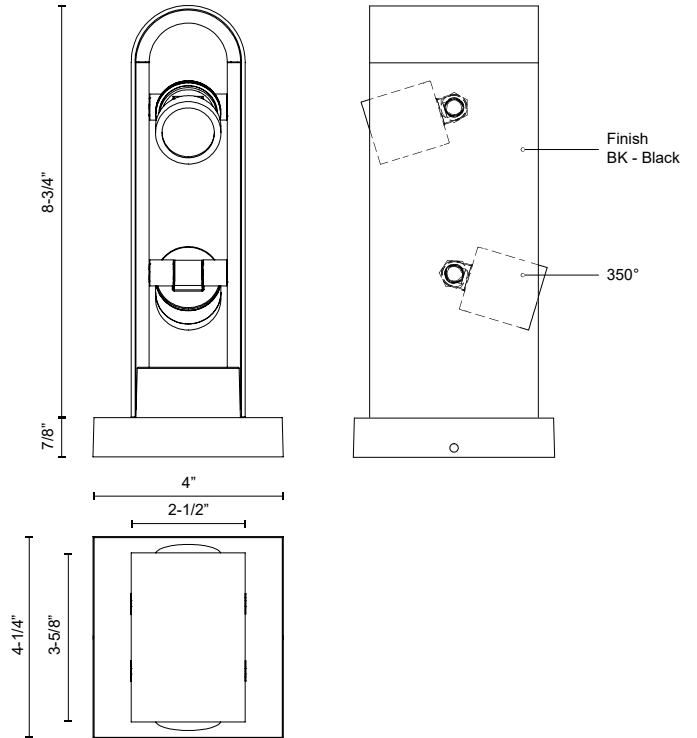

TRAVERSE
EG45109
 LANDSCAPE

PROJECT

SPECIFICATION DETAILS

Fixture Dimensions	L4-1/4" x W2-1/2" x H9-1/2"
Light Source	LED with Low Voltage Driver
Wattage	7W
Total Lumens	595lm
Delivered Lumens	BK-514lm*
Voltage	12V, with Outdoor Rated Low Voltage Transformer (Transformer supplied by others)
Color Temperature	3000K
CRI (Ra)	90CRI
Optional Color Temps	2700K - 5000K Available, Minimum Order Quantities Apply
LED Rated Life	50,000 hours
Diffuser Details	Parabolic Aluminum Reflector
Glass Details	Clear Glass
Wire Length	24"
Location	Wet
Illumination Direction	Adjustable Spot Light and Backlit
Paint Finish	BK02
Finish Option(s)	Black

* For custom options, consult factory for details.

* For warranty information, please visit www.kuzcolighting.com/warranty

DESCRIPTION

Inspired by the form and rotational illumination of lighthouses, this collection is as customizable as it is visually pleasing. With directional lighting that is completely adjustable, it is great for any space. Standard base for Hardscape mounting. Garden spike comes standard. Optional concrete pour anchor sold separately. Compatible with all outdoor 12V AC Transformers (supplied by others).